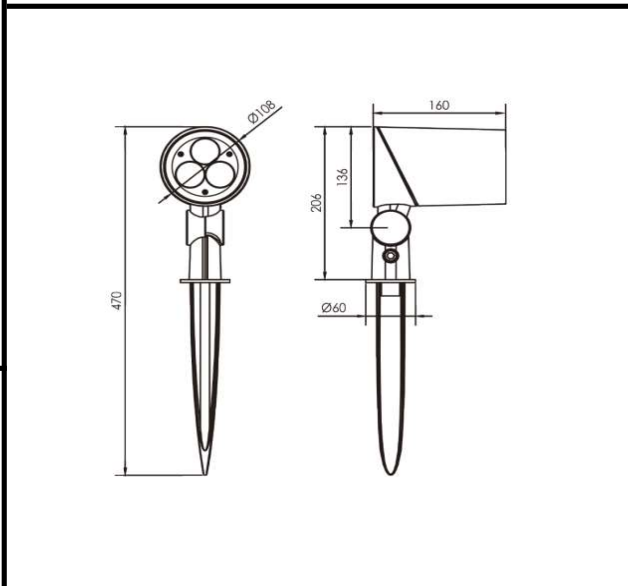

Sovitron Interior Pvt.Ltd.

<b>Model Name</b>	GOTHIC-1140S/DL-OSL-1140SD-3
<b>Description</b>	Spike Flood light

Technical description	Image
-----------------------	-------

<b>Dimension</b>	Dia=108mm W=160mm H=206mm
<b>Frame</b>	Aluminium Die-cast
<b>Color Tempertaure</b>	3000K
<b>Power</b>	12W
<b>Total Luminous Flux</b>	1080 lm
<b>Efficacy</b>	90 lm/W
<b>IP rating</b>	66
<b>Beam angle</b>	5°,25°
<b>Color Rendering</b>	≥80
<b>Mounting</b>	Spike Mounted
<b>Optics</b>	Lens & Clear Glass
<b>Dimming</b>	NON-Dimmable
<b>Operating Voltage</b>	220-240 VAC
<b>Standard Lifetime</b>	L70 minimum at 50,000 burning hours

**Dimension diagram**

**Remarks:-**

Address: Plot #7 Saroorpur-Nangla Industrial Area,Ballabgarh-Sohna Road,Faridabad-121005  
Email: info@sovitron.com